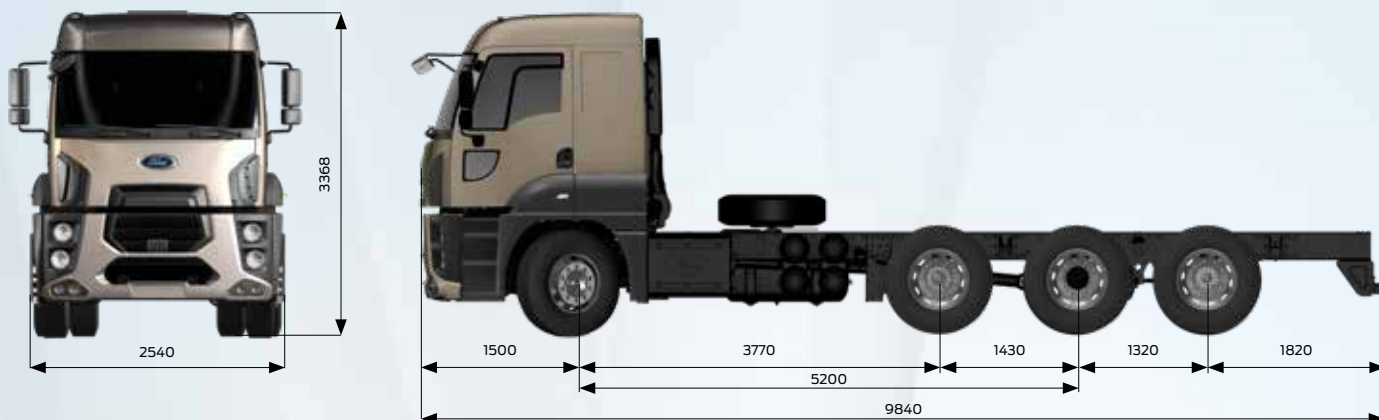

FORD TRUCKS 3233S HR EURO6

Basic Features

Vehicle Type	Light Road Truck
Axle	8x2
Emission	Euro 6
Cabin Type	High Roof Sleeper Cab
Wheelbase (mm)	5200

Engine

Type	Ecotorq 9 liters
Displacement (cc)	8974
Diameter x Stroke	115 mm x 144 mm
Power	330 PS (243 kW) @ 1900 rpm
Torque	1300 Nm @ 1200-1700 rpm
Compression Ratio	17,6 : 1
Oil Filling Volume	30 L
Coolant Volume	46 L

Transmission

Clutch	430 mm Single Disc
Manuel Transmission / Ratios (1.gear - 9. gear)	9+1 Speed (9,48 - 0,75)
Automated Transmission / Ratios (1.gear - 9 gear)	9+1 Speed (9,48 - 0,75)

Steering

Power Assisted Single Circuit

Chassis

Chassis Thickness	7 mm with Reinforcement
Chassis Strength	355 MPa
Suspension (Front/Rear)	Parabolic Leaf Spring / Compensating Arm Mechanical Suspension
Axle	Standard single reduction
Axle Ratio	4,89
Tyres	315/80 R 22,5
Wheel Rim	22,5 x 9 Steel

Braking System

Brakes (Front/Rear) (Ø.mm x mm. Length)	430 x 45 - Disc Brake
Braking System	Dual Brake Circuit - Air Processing Unit with Integrated Oil Seperator and Heater
Engine Brake Power	max. 220 kW (Engine Level)